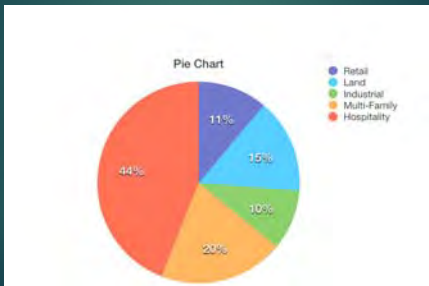

2017 Commercial Sales