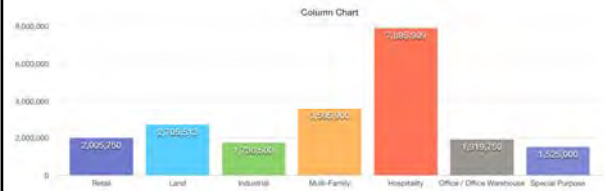

Tangipahoa Parish Government $18.3MM - Infrastructure Improvements

- Widening of Club Deluxe Rd.
- New Emergency Operations Center
- Downtown Parking Overlay
- Draining Improvements

2017 Commercial Sales