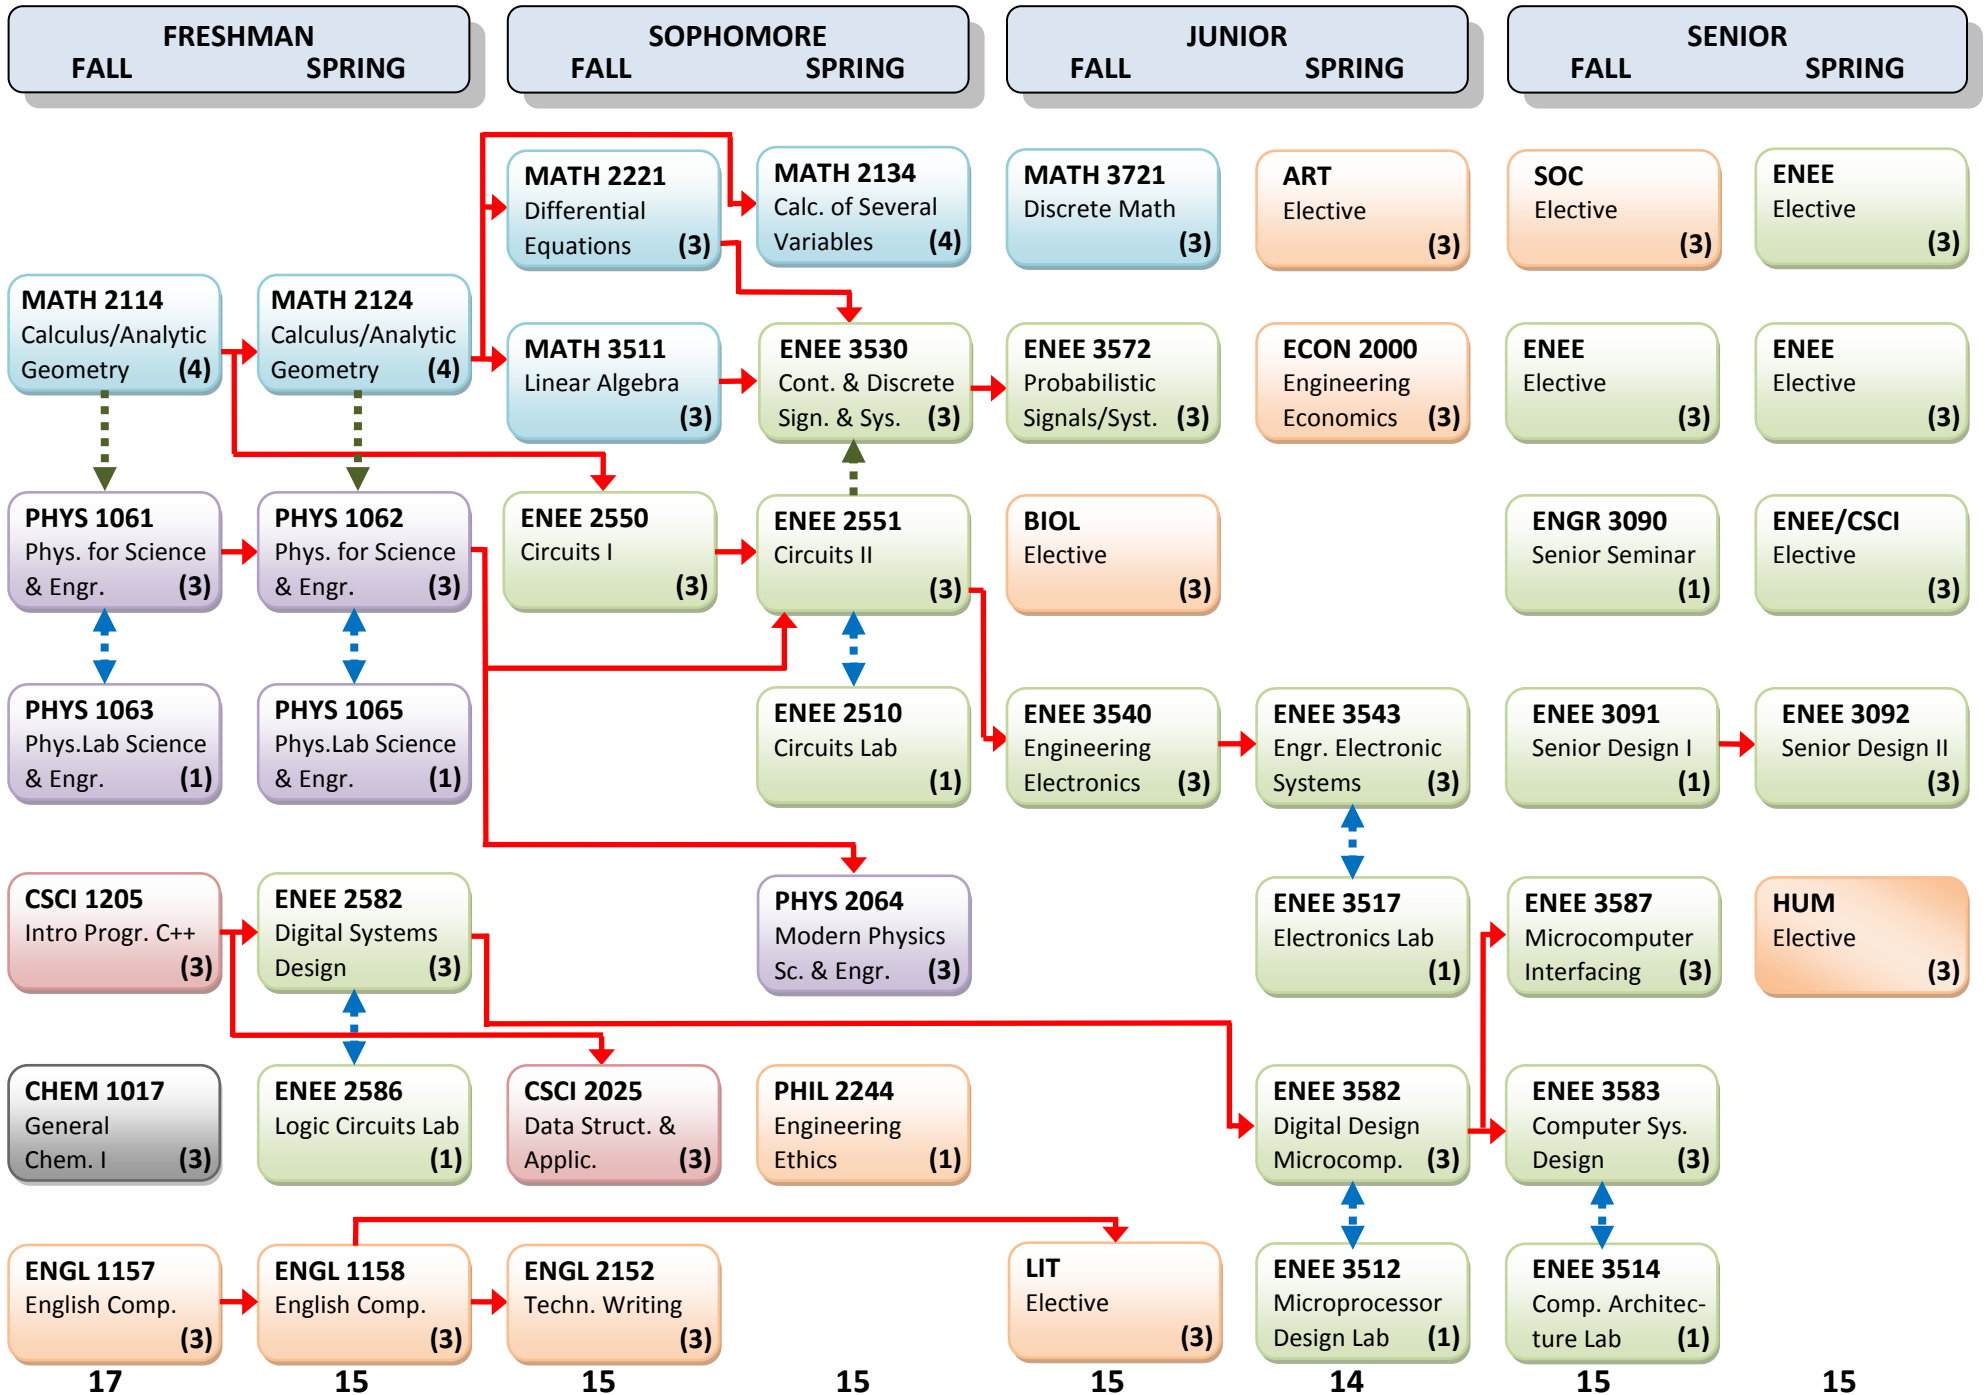

**ELECTRICAL ENGINEERING (Computer Engineering Concentration) – 2014 Flowchart** Prerequisite → Co-registration ◀...▶

Credit/Registration ...▶

Please, visit <http://www.uno.edu/coe/electrical-engineering/computer-concentration.aspx> for a list of suggested electives

**121 Credit Hours Total**