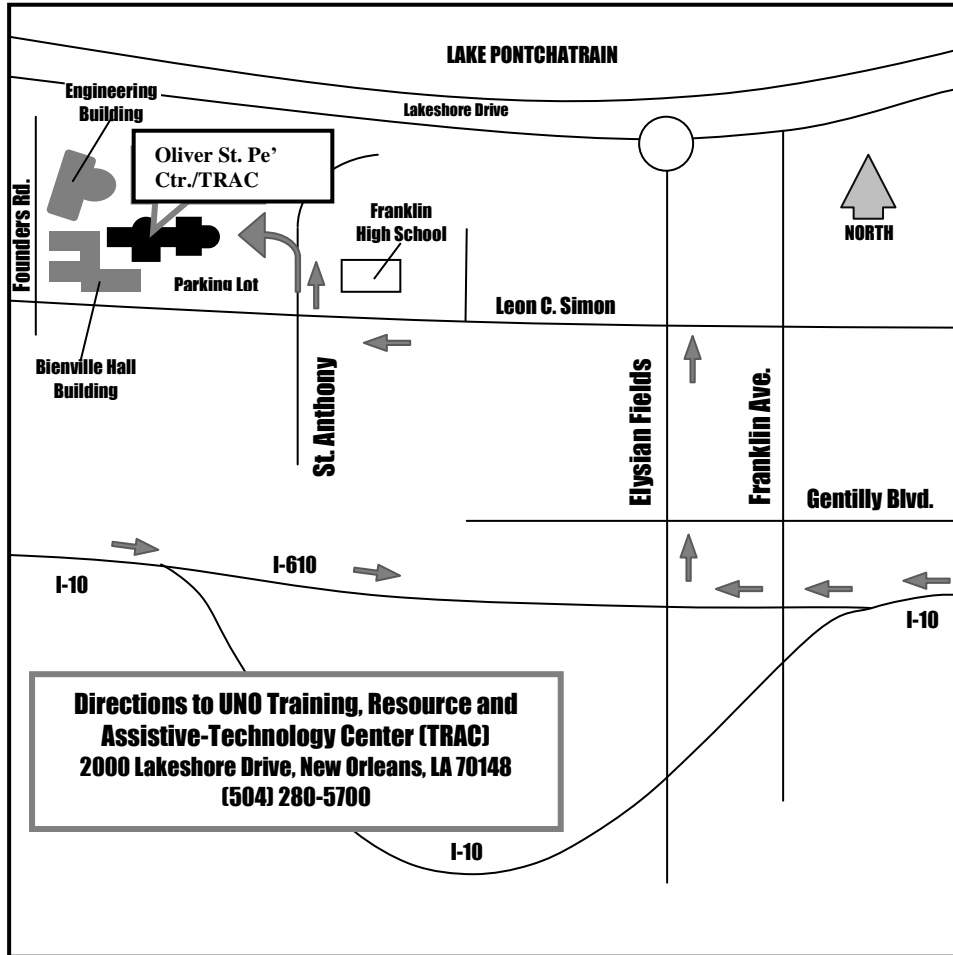

**University of New Orleans
Oliver St. Pe' Center/
Training, Resource, and Assistive-technology
Center (TRAC)**

From the West:

Take I-10 East and continue on I-610 East toward Slidell. Take the Elysian Fields exit and turn left. Continue to Leon C. Simon.

From the East:

Take I-10 West and continue on I-610 to Elysian Fields. Take Elysian Fields exit, turn right and continue to Leon C. Simon.

Once you reach Leon C. Simon,

Turn left on Leon C. Simon, go to the next traffic light (St. Anthony Street). You will pass Ben Franklin H.S. Turn right onto St. Anthony. You are now entering UNO campus. Turn into first parking lot on the left. TRAC is the 3-story building at the end of the parking lot. Park in a spot marked by white lines only.