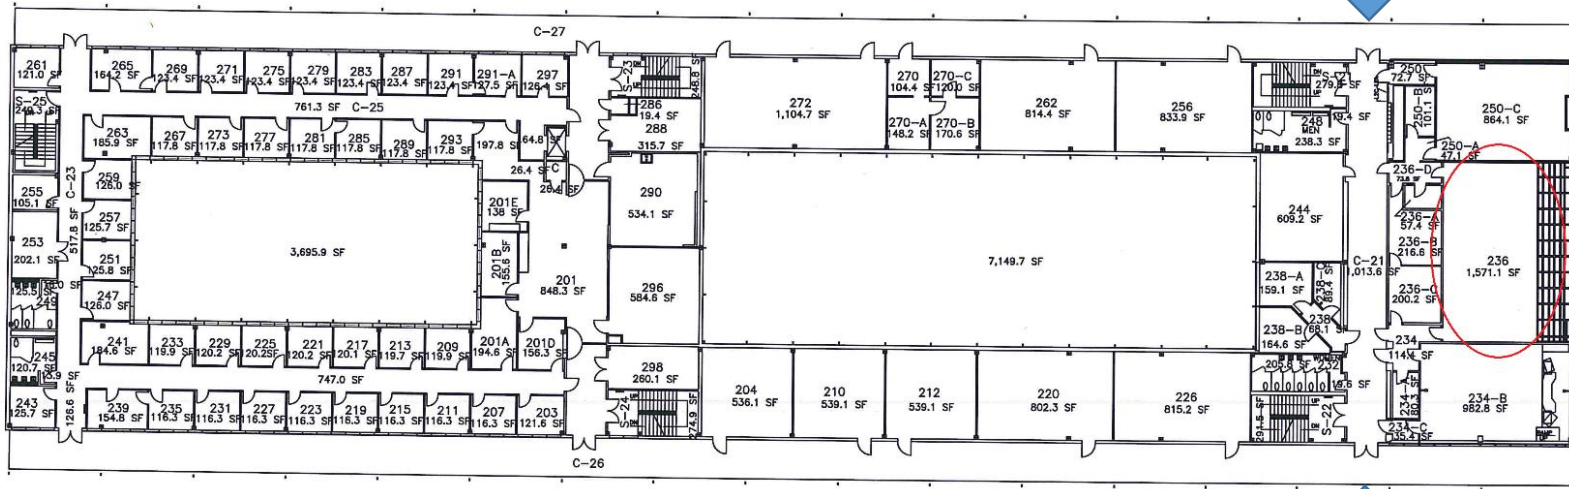

LIBERAL ARTS BUILDING ROOM 236

PARKING

ENTRANCE

UNO LIBERAL ARTS-2
GROSS AREA: 37,121.0 SQ. FT.
USABLE AREA: 19,629.8 SQ. FT.

ENTRANCE

SCALE: 1/16"=1'-0"
PLOT DATE: 03-22-00
UPDATED: 100213 ALD VERIFIED: RJO